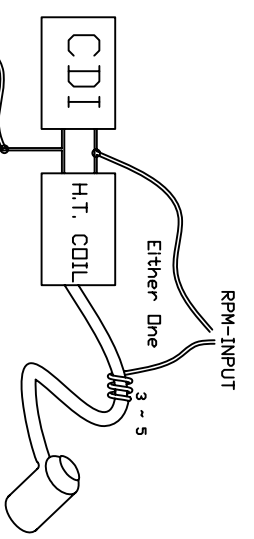

ACEWELL

NOTICE !!!!!!
 Be sure to connecting the meter's GND wire to the ground of your bike in case you are using the internal CR2032 battery only, otherwise the tachometer couldn't work.

(The ACE-1600 is excluded IRX-101, It is a spare parts.)

PART NO.	44121600N001A
MODEL NO.	ACE-1600
VERSION	A (2009/12/17)
FDR	AW STANDARD
德昇電子有限公司 ACEWELL INTERNATIONAL CO., LTD.	