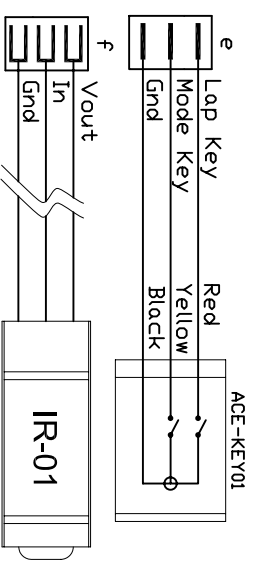

ACEWELL

NOTICE !!!!!!
 Be sure to connecting the meter's GND wire to the ground of your bike in case you are using the internal CR2032 battery only, otherwise the tachometer couldn't work.

(The ACE-1600 is excluded IRX-101, It is a spare parts.)

PART NO.	44121600N001A
MODEL NO.	ACE-1600
VERSION	A (2009/12/17)
FDR	AW STANDARD
德昇電子有限公司 ACEWELL INTERNATIONAL CO., LTD.	