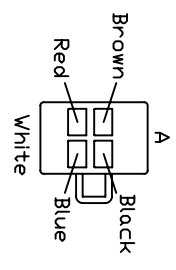

ACEWELL

NOTICE !!!!!!
 Be sure to connecting the meter's GND wire to the ground of your bike in case you are using the internal CR2032 battery only, otherwise the tachometer couldn't work.

(The ACE-1600 is excluded IRX-101, It is a spare parts.)