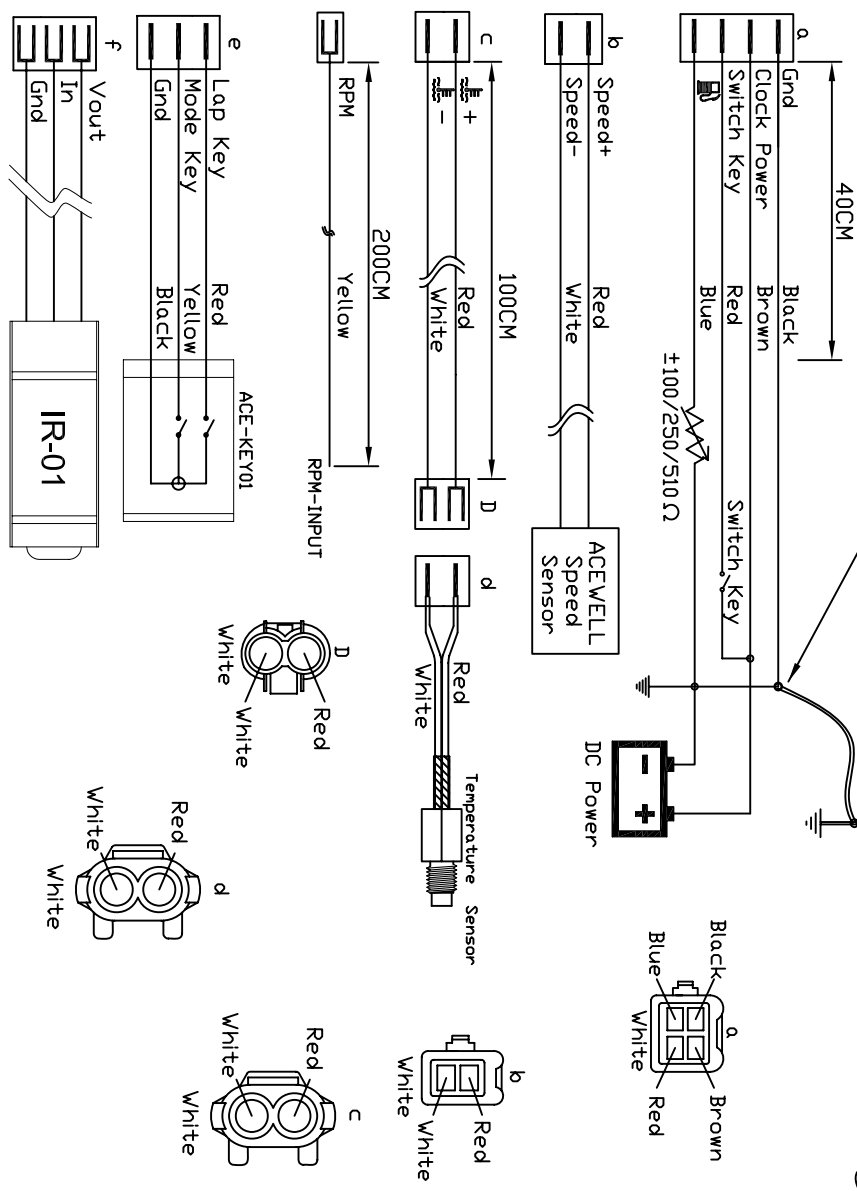

ACEWELL

NOTICE !!!!!!
 Be sure to connecting the meter's GND wire to the ground of your bike in case you are using the internal CR2032 battery only, otherwise the tachometer couldn't work.

(The ACE-1600 is excluded IRX-101, It is a spare parts.)

PART NO.	44121600N001A
MODEL NO.	ACE-1600
VERSION	A (2009/12/17)
FDR	AW STANDARD
德昇電子有限公司 ACEWELL INTERNATIONAL CO., LTD.	