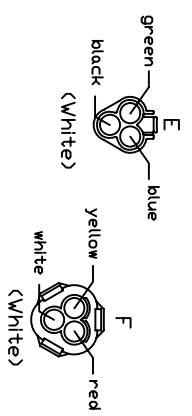

ACEWELL

NOTICE !!!!!!
 Be sure to connecting the meter's GND wire to the ground of your bike in case you are using the internal CR2032 battery only, otherwise the tachometer couldn't work.

(The ACE-1600 is excluded IRX-101, It is a spare parts.)

PART NO.	44121600N001A
MODEL NO.	ACE-1600
VERSION	A (2009/12/17)
FDR	AW STANDARD
德昇電子有限公司 ACEWELL INTERNATIONAL CO., LTD.	